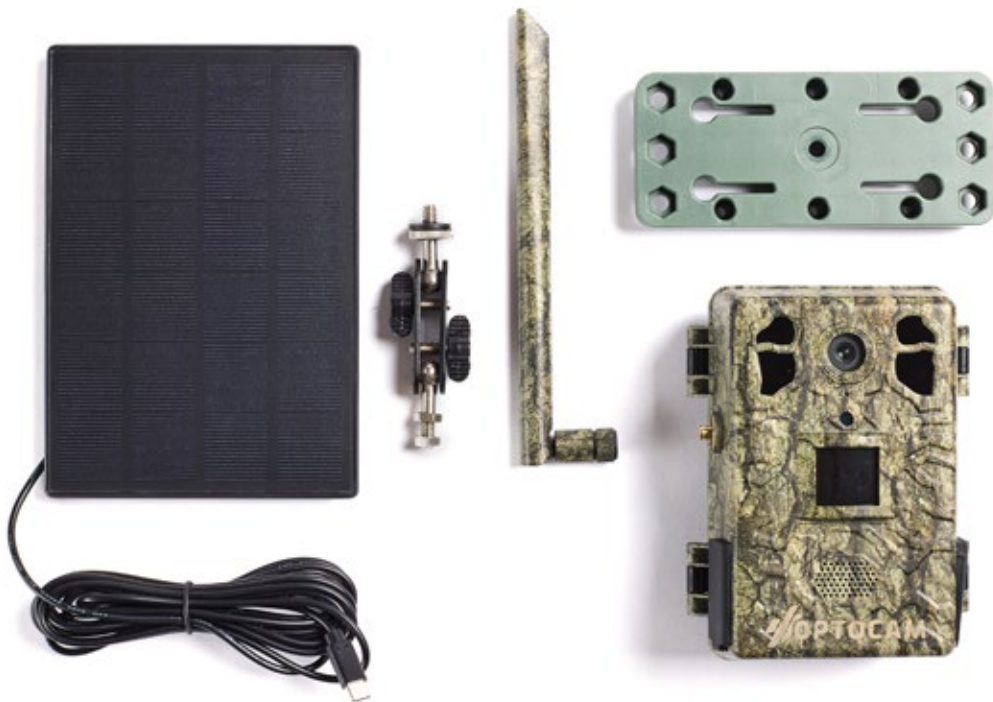

OPTOCAM^{H6} TRAIL

KEY FEATURES:

- / LIVE STREAMING WITH SOUND AT THE TOUCH OF A BUTTON**
- / REMOTE CAMERA SETTING OPERATION WITH APP**
- / EASY & INTUITIVE SETUP FROM APP IN ALL LANGUAGES**
- / RUGGED, PRACTICAL DESIGN**
- / SIMPLE & EASY DIRECT SOLAR PANEL CONNECTION INCLUDED**
- / IP66, 4G, UNLOCKED SIM**

The first SIM free trail camera to stream live video. Access your camera from anywhere to monitor images and videos on your phone, tablet, or computer in near real-time (up to 5 seconds delay). Operates on any 4G/LTE tower.

Stream live with an app button press using the all-new Optocam H6. Monitor land or cabins with ease and stay connected.

OPTOCAM^{H6} Trail

Night Illumination	InfraRed
Power Supply	6 x rechargeable batteries 5v/1A
SD Card Support	Up to 128GB SD card, cloud storage optional
Dimensions	93 x 55 x 141mm
Image resolution (SD card)	JPEG, 14MP
Sensor	CMOS, max 14 OMP
Flash Type	No glow
Send Video	Yes (no plan needed) Real-Time video streaming
Field of View	50°
Temperature	-20 to +70°c (operation), -30 to +70°c (storage)
Operation Humidity	IP66