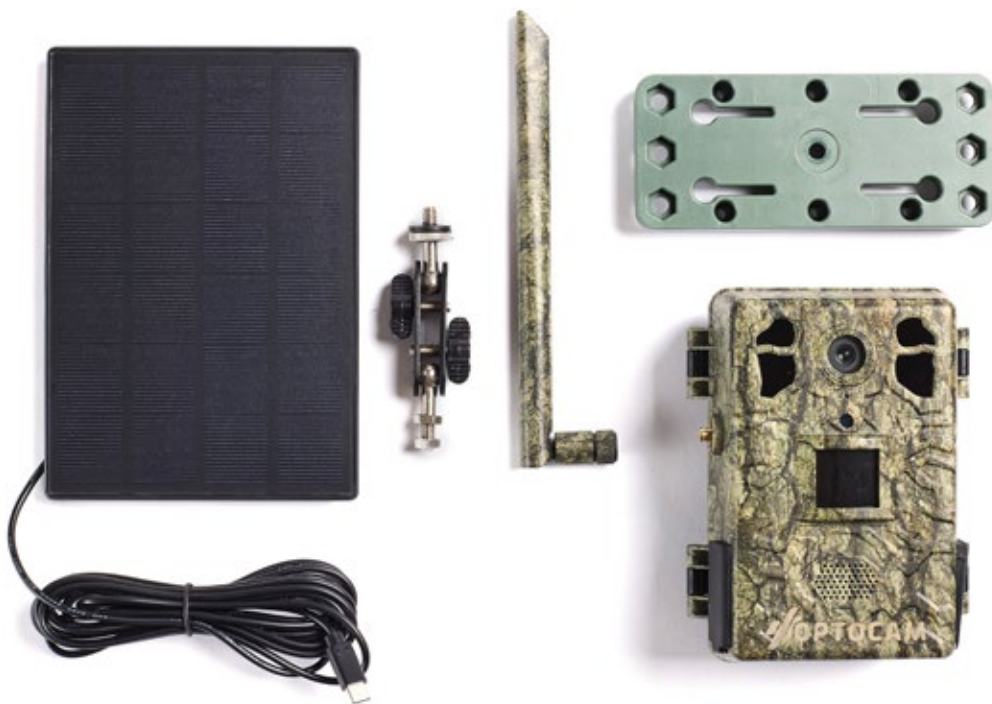

OPTOCAM^{H6} 4G SECURITY FIELD TRAIL CAMERA

KEY FEATURES:

- / LIVE STREAMING WITH SOUND AT THE TOUCH OF A BUTTON**
- / REMOTE CAMERA SETTING OPERATION WITH APP**
- / EASY & INTUITIVE SETUP FROM APP IN ALL LANGUAGES**
- / RUGGED, PRACTICAL DESIGN**
- / SIMPLE & EASY DIRECT SOLAR PANEL CONNECTION INCLUDED**
- / IP66, 4G, UNLOCKED SIM**

The first SIM free trail camera to stream live video. Access your camera from anywhere to monitor images and videos on your phone, tablet, or computer in near real-time (up to 5 seconds delay). Operates on any 4G/LTE tower.

Stream live with an app button press using the all-new Optocam H6. Monitor land or cabins with ease and stay connected.

OPTOCAM^{H6} 4G Security field trail camera

Night Illumination	InfraRed
Power Supply	6 x rechargeable batteries 5v/1A
SD Card Support	Up to 128GB SD card, cloud storage optional
Dimensions	93 x 55 x 141mm
Image resolution (SD card)	JPEG, 14MP
Sensor	CMOS, max 14 OMP
Flash Type	No glow
Send Video	Yes (no plan needed) Real-Time video streaming
Field of View	50°
Temperature	-20 to +70°c (operation), -30 to +70°c (storage)
Operation Humidity	IP66