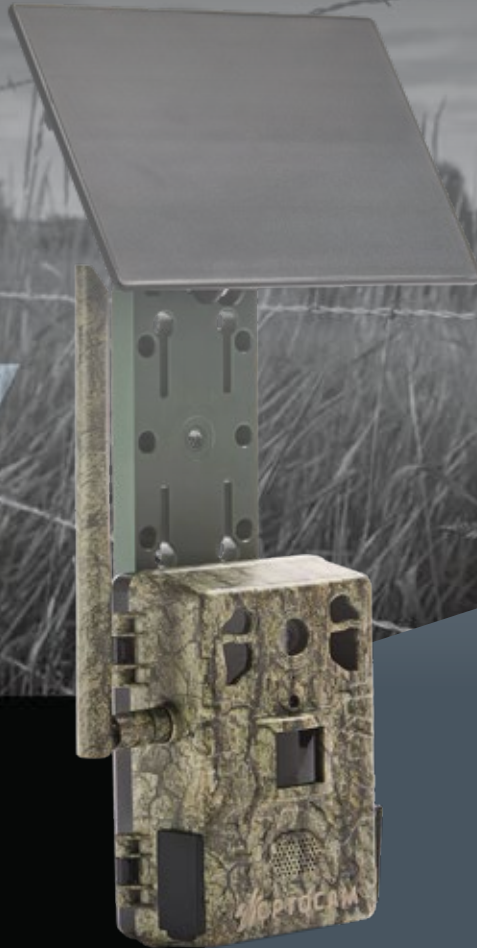

OPTOCAM^{H6} 4G SECURITY FIELD TRAIL CAMERA

KEY FEATURES:

- / LIVE STREAMING WITH SOUND AT THE TOUCH OF A BUTTON**
- / REMOTE CAMERA SETTING OPERATION WITH APP**
- / EASY & INTUITIVE SETUP FROM APP IN ALL LANGUAGES**
- / RUGGED, PRACTICAL DESIGN**
- / SIMPLE & EASY DIRECT SOLAR PANEL CONNECTION INCLUDED**
- / IP66, 4G, UNLOCKED SIM**

The first SIM free trail camera to stream live video. Access your camera from anywhere to monitor images and videos on your phone, tablet, or computer in near real-time (up to 5 seconds delay). Operates on any 4G/LTE tower.

Stream live with an app button press using the all-new Optocam H6. Monitor land or cabins with ease and stay connected.

OPTOCAM^{H6} 4G Security field trail camera

Night Illumination	InfraRed
Power Supply	6 x rechargeable batteries 5v/1A
SD Card Support	Up to 128GB SD card, cloud storage optional
Dimensions	93 x 55 x 141mm
Image resolution (SD card)	JPEG, 14MP
Sensor	CMOS, max 14 OMP
Flash Type	No glow
Send Video	Yes (no plan needed) Real-Time video streaming
Field of View	50°
Temperature	-20 to +70°c (operation), -30 to +70°c (storage)
Operation Humidity	IP66